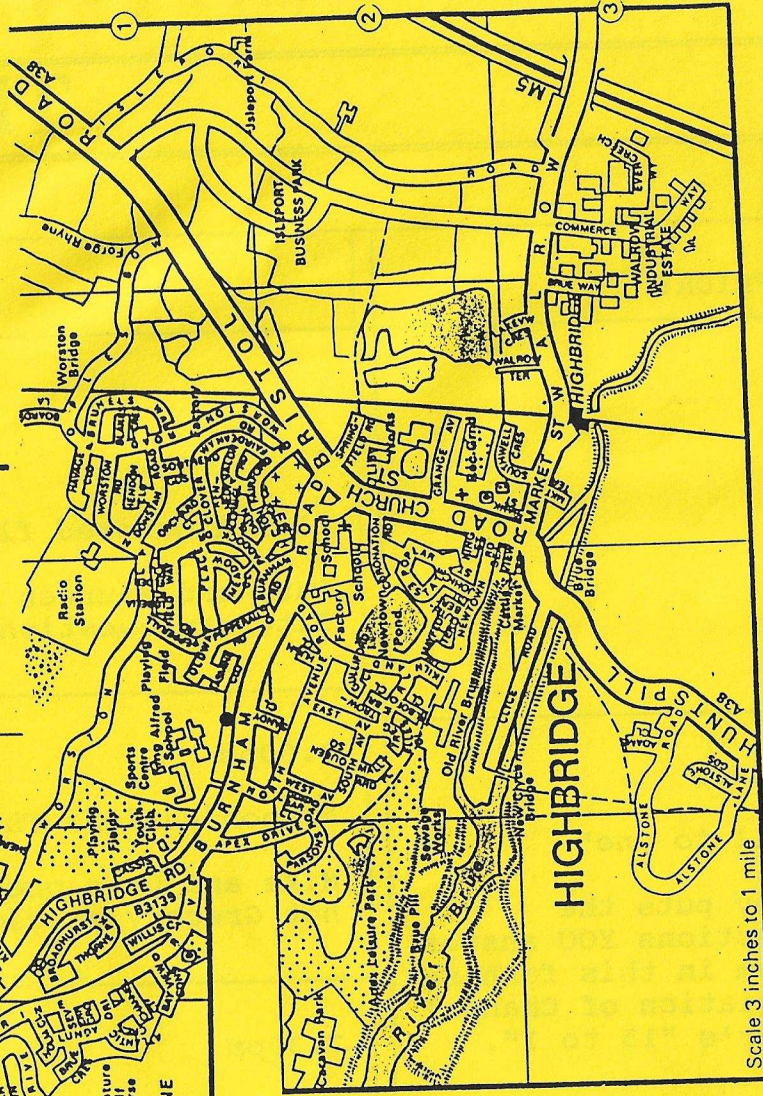

14 BURNHAM-ON-SEA

*Royal
Clarence
Hotel*

The Esplanade
Burnham-on-Sea
Somerset, TA8 1BQ

AA ★★ RAC

©Estate Publications

Scale 3 inches to 1 mile