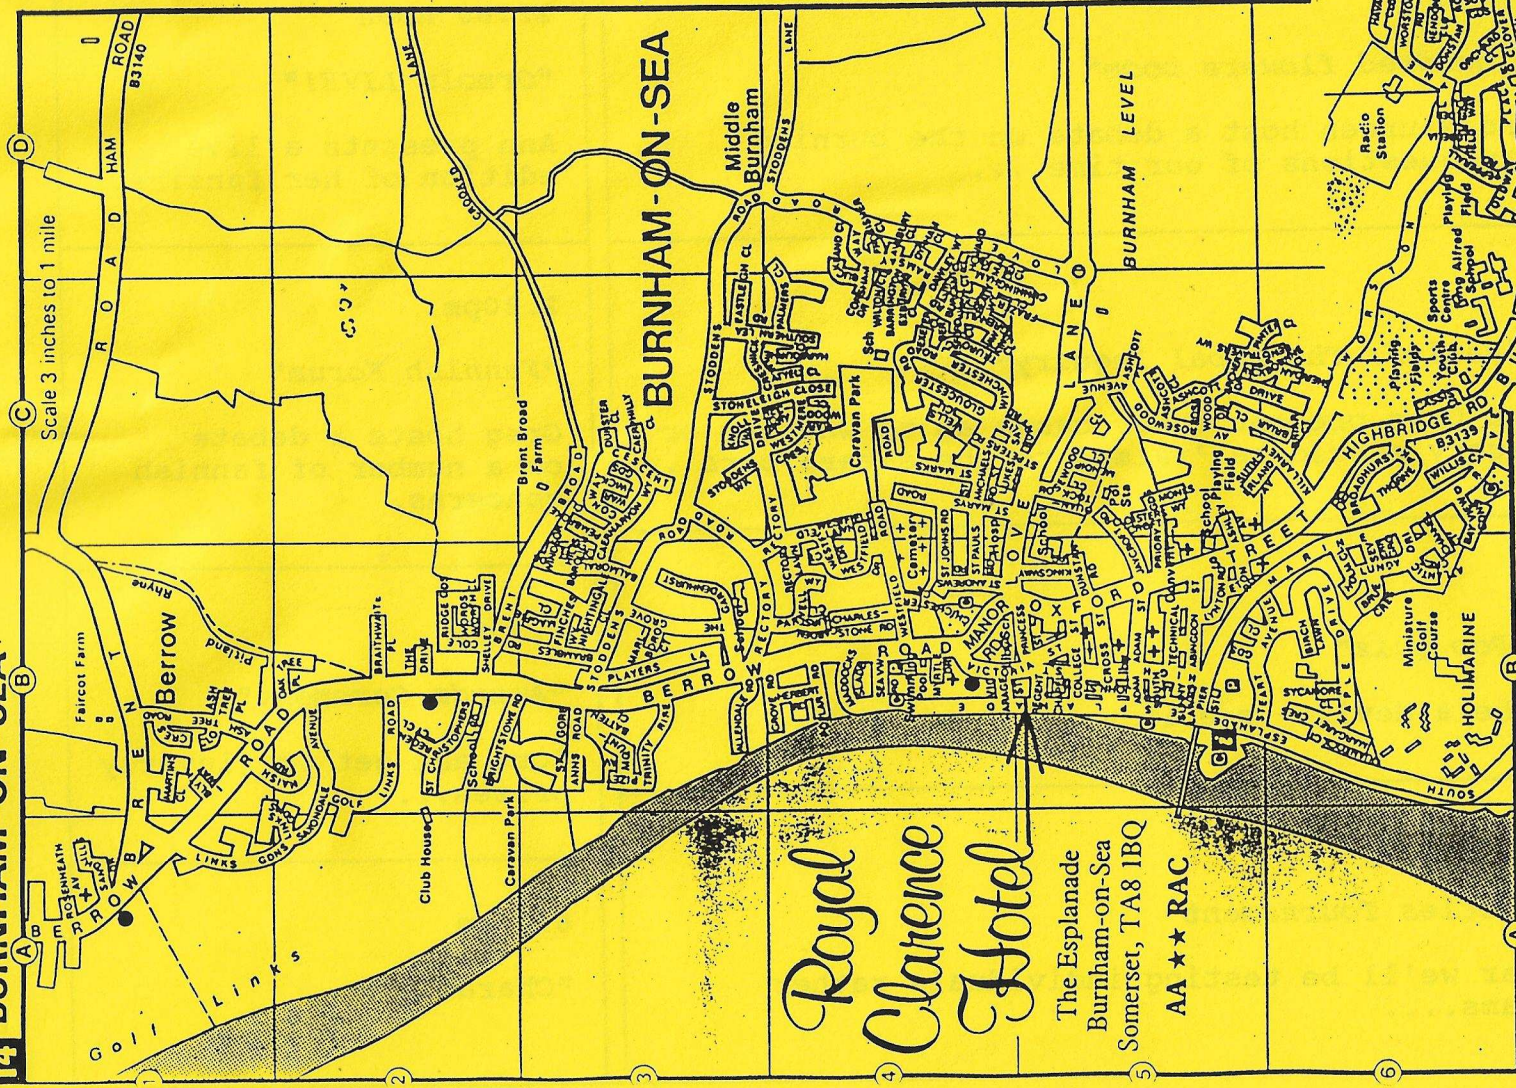

14 BURNHAM-ON-SEA

*Royal
Clarence
Hotel*

The Esplanade
Burnham-on-Sea
Somerset, TA8 1BQ

AA ★★ RAC

©Estate Publications

Scale 3 inches to 1 mile