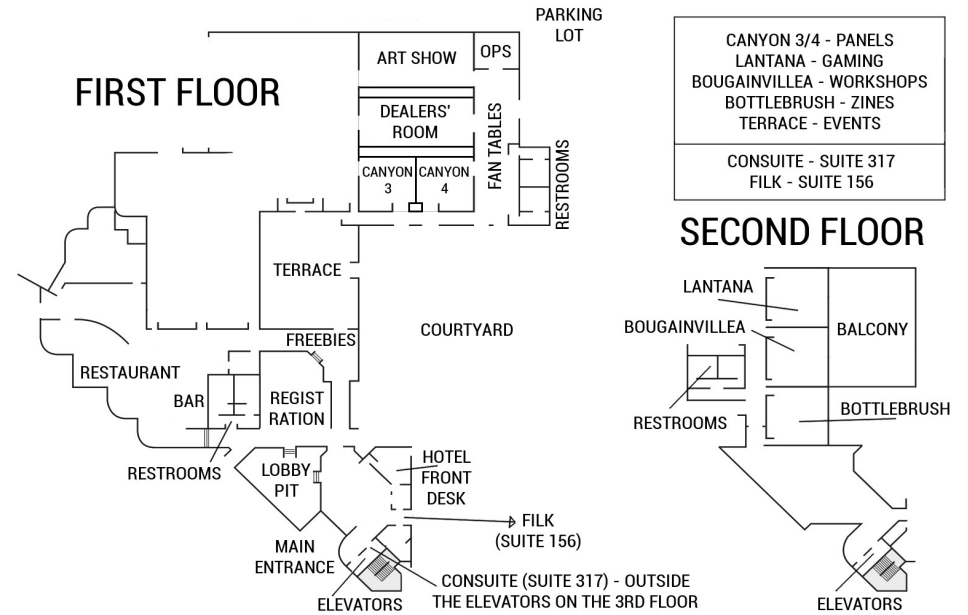

# CoKoCon 2018 Pocket Program

DoubleTree by Hilton Phoenix North, 9/31-10/3, 2018  
online schedule at [cokocon.org/2018/program/](http://cokocon.org/2018/program/)

| FRI   | Bougainvillea Workshops   | Canyon 3 Panels           | Canyon 4 Panels            | Terrace Events                  | Suite 156 Filk     | Dealers Room Signings          | Others Others                          |
|-------|---------------------------|---------------------------|----------------------------|---------------------------------|--------------------|--------------------------------|--|
|       |                           |                           |                            |                                 |                    |                                | <b>FRIDAY</b>                          |
|       | Workshop                  | Books & Authors           | Science                    |                                 | Filk               | Signings                       |  |
| 5:00  | Coloring Fun for Everyone | Reading the Market        | Strange New Worlds         |                                 | ROOM OPEN          |                                |  |
| 5:30  |                           |                           |                            |                                 |                    |                                |  |
| 6:00  | Gaming                    | Books & Authors           | Horror                     | Film                            | Don't Drop the Mic | Avily Jerome David Lee Summers |  |
| 6:30  | Spotlight on Eric Wile    | Military Sci-Fi & Fantasy | The Horror of Doctor Who   | At the Movies 18+               | Filk               | Beth Cato                      |  |
| 7:00  |                           |                           |                            |                                 |                    |                                |  |
| 7:30  | Gaming                    | Books & Authors           | Fantasy                    | Film                            | Jam Session        |                                |  |
| 8:00  | Horror Stories 18+        | Surviving Social Media    | Drink and Know Things: GoT | Apocalypse Later Roadshow       | Filk               |                                | <u>Courtyard</u> Star Party Telescopes |
| 8:30  |                           |                           |                            |                                 |                    |                                |  |
| 9:00  |                           |                           | Books & Authors            |                                 | Open Filking       |                                |  |
| 9:30  |                           |                           | Fan Fiction Erotica 18+    | Film                            | (until whenever)   |                                |  |
| 10:00 |                           |                           |                            | Swordfights: Movies vs. Reality |                    |                                |  |
| 10:30 |                           |                           |                            |                                 |                    |                                |  |