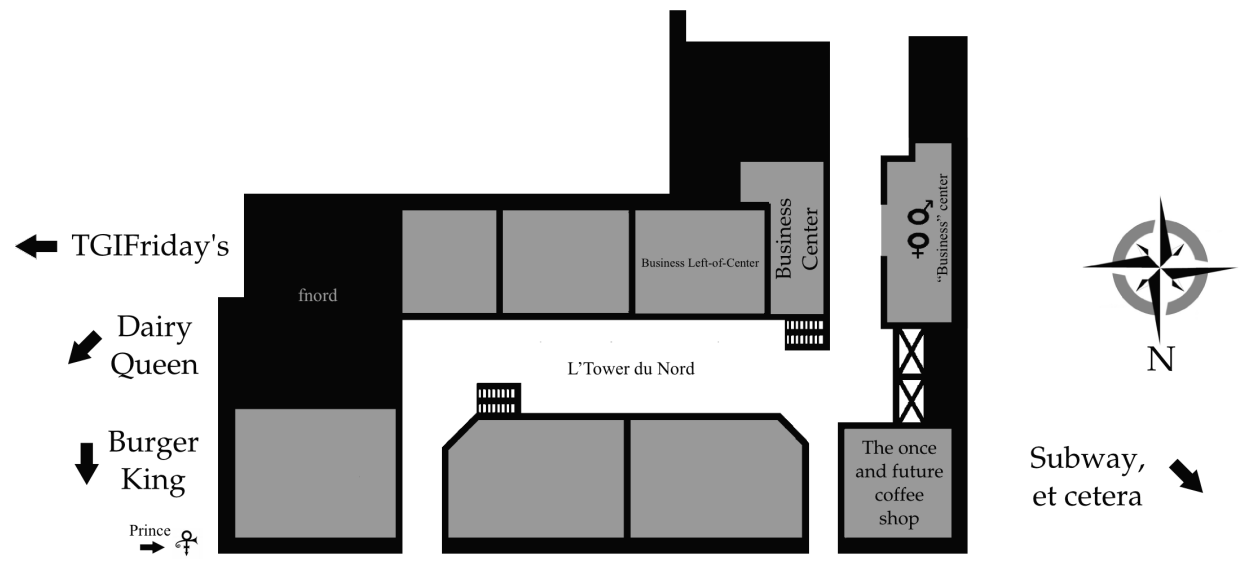

**Sunday**  
12:00noon-2:00  
*Sense of Scale* (2011)  
2:00-4:00  
*The Search for Simon* (2013)

**Gaming** Garden Court  
See schedule on reverse side. Also, open gaming throughout the con.

- Gaming** Garden Court  
In the Garden Court. Open gaming throughout the con, and scheduled gaming:
- Thursday**  
5:00pm–6:00: MtG: Archenemy (4) & Red Dragon Inn (8)  
6:00–10:00: MtG: Chaos Draft (16) & Battlestar Galactica (6)  
10:00–12:00mid: MtG: Quantum Leap (6) & Quarriors!!! (4)
- Friday**  
10:00am–2:00pm: MtG: Modern (16)  
10:00am–11:00: Tsuru (8)  
11:00–2:00pm: Lords of Waterdeep (5)  
2:00–6:00: MtG: Chaos Draft (16)  
2:00–5:00: Resident Evil Deck Building Game (4)  
5:00–8:00: Munchkin (6)  
6:00–8:00: MtG: Quantum Leap (6)  
8:00–12:00mid: MtG: Legacy (16) & Legendary (8)
- Saturday**  
10:00am–2:00pm: MtG: Commander (8, 2 pods of 4)  
10:00am–1:00pm: Betrayal at House on the Hill (6)  
2:00pm–6:00: MtG: Standard (16)  
1:00–3:00: 7 Wonders (7)  
3:00–6:00: Elder Sign (6)  
6:00–7:00: MtG: Archenemy (4)  
6:00–9:00: Pandemic (4)  
7:00–12:00mid: Special Magic the Gathering Event w/ Brandon Sanderson  
9:00pm–12:00mid: Vegas Showdown (5)
- Sunday**  
10:00am–2:00pm: MtG: Chaos Draft (16)  
10:00am–12:00noon: 7 Wonders (7)  
12:00noon–1:00: Whack a Cat Girl (4)  
1:00–2:00: Tsuru (8)