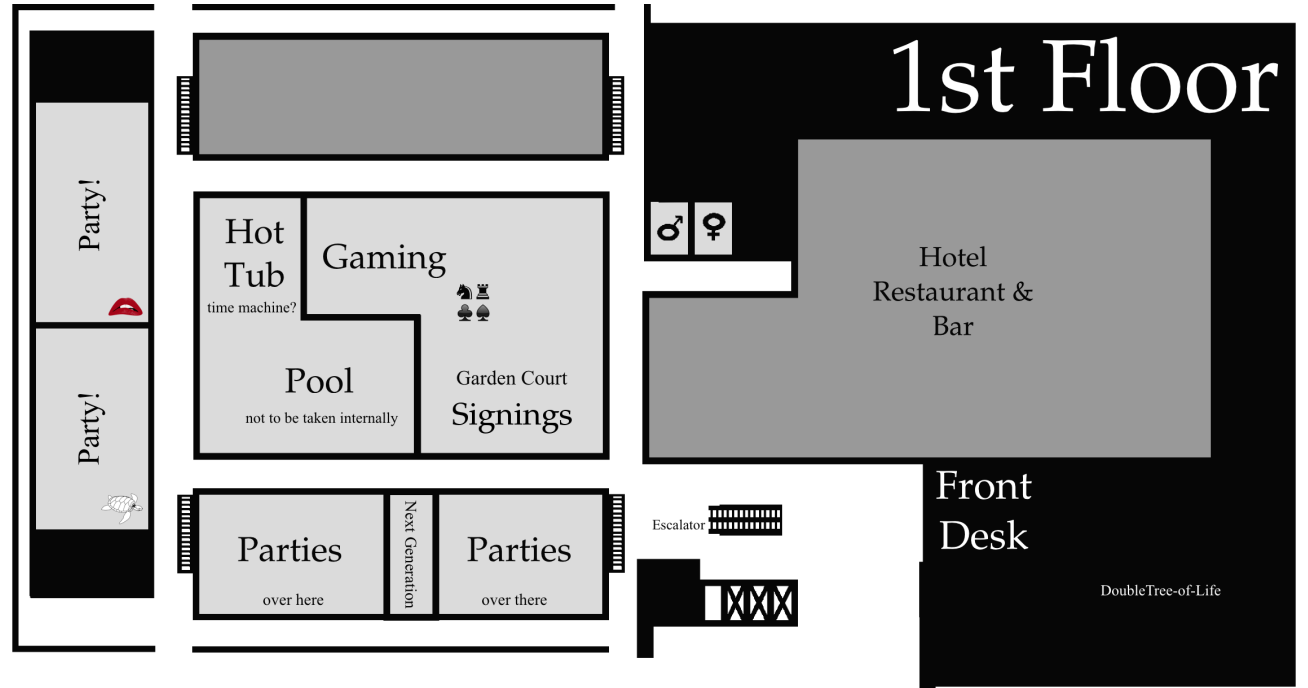

**Sunday**  
12:00noon-2:00  
*Sense of Scale* (2011)  
2:00-4:00  
*The Search for Simon* (2013)

**Gaming** Garden Court  
See schedule on reverse side. Also, open gaming throughout the con.

- Gaming** Garden Court  
In the Garden Court. Open gaming throughout the con, and scheduled gaming:
- Thursday**  
5:00pm–6:00: MtG: Archenemy (4) & Red Dragon Inn (8)  
6:00–10:00: MtG: Chaos Draft (16) & Battlestar Galactica (6)  
10:00–12:00mid: MtG: Quantum Leap (6) & Quarriors!!! (4)
- Friday**  
10:00am–2:00pm: MtG: Modern (16)  
10:00am–11:00: Tsuru (8)  
11:00–2:00pm: Lords of Waterdeep (5)  
2:00–6:00: MtG: Chaos Draft (16)  
2:00–5:00: Resident Evil Deck Building Game (4)  
5:00–8:00: Munchkin (6)  
6:00–8:00: MtG: Quantum Leap (6)  
8:00–12:00mid: MtG: Legacy (16) & Legendary (8)
- Saturday**  
10:00am–2:00pm: MtG: Commander (8, 2 pods of 4)  
10:00am–1:00pm: Betrayal at House on the Hill (6)  
2:00pm–6:00: MtG: Standard (16)  
1:00–3:00: 7 Wonders (7)  
3:00–6:00: Elder Sign (6)  
6:00–7:00: MtG: Archenemy (4)  
6:00–9:00: Pandemic (4)  
7:00–12:00mid: Special Magic the Gathering Event w/ Brandon Sanderson  
9:00pm–12:00mid: Vegas Showdown (5)
- Sunday**  
10:00am–2:00pm: MtG: Chaos Draft (16)  
10:00am–12:00noon: 7 Wonders (7)  
12:00noon–1:00: Whack a Cat Girl (4)  
1:00–2:00: Tsuru (8)