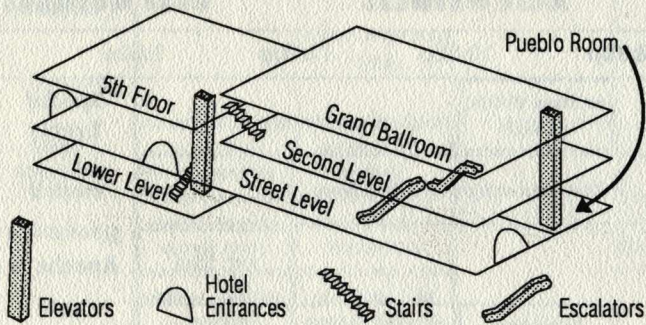

FOLD IN AT DOTTED LINES

HOURS

Japanese Animation

Wed 7:00pm-1:00am
Thu 9:00am-
24 hours a day through
Sun -4:00pm

Computer Room

Thu 10:00am-
24 hours a day through
Sun -4:00pm

ConSuite

Wed 8:00pm-2:00am
Thu Noon-2:00am
Fri 8:30am-2:00am
Sat 8:30am-2:00am
Sun 8:30am-Dogs Dead

Registration

Wed 6:00pm-10:00pm
Thu 9:00am-10:00pm
Fri 9:00am-11:00pm
Sat 9:30am-Dusk
Sun 10:00am-1:00pm

RON WALL

THE PHOENIX OMNI ADAMS

BALLROOM

PUEBLO ROOM

WESTERCOLT 45

Fold it right and you've got a