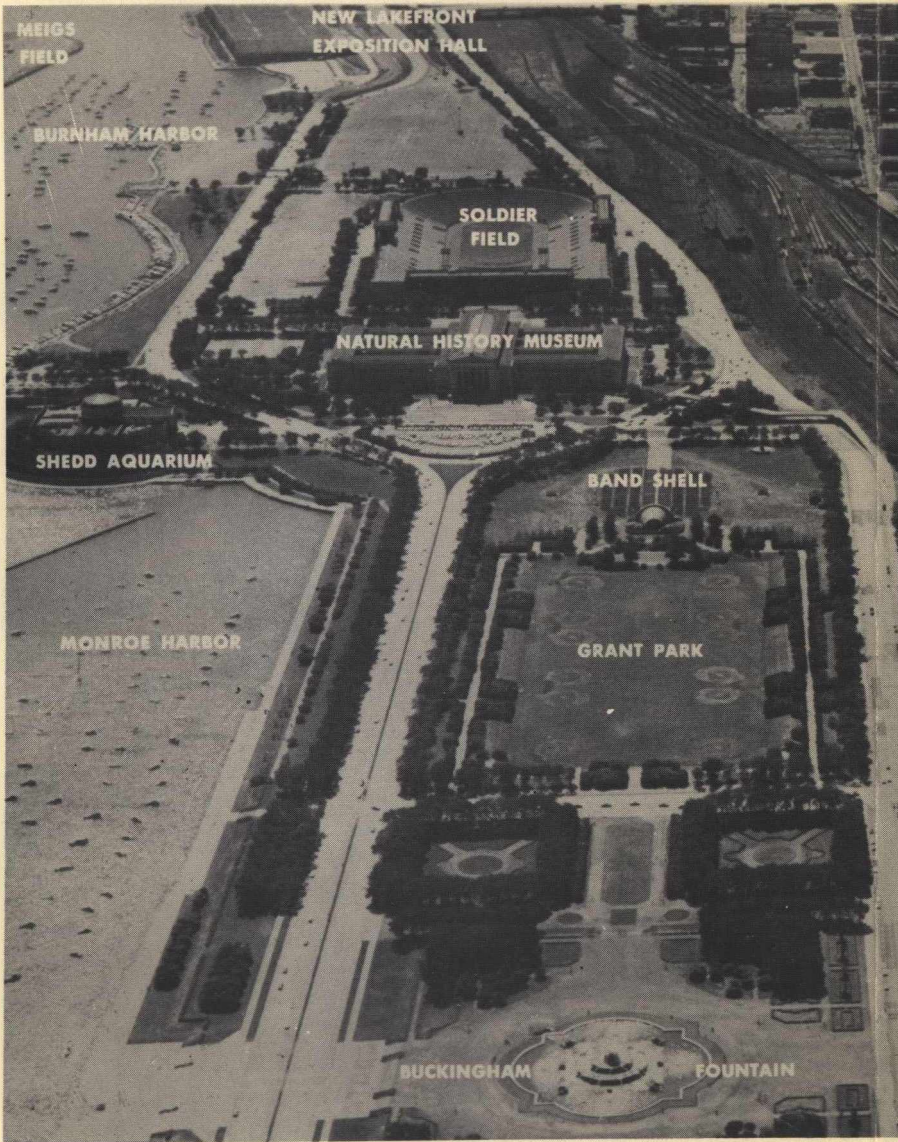

NO PARKING PROBLEMS AT
**THE PICK-CONGRESS
CHICAGO**

FOR GROUPS ARRIVING BY CAR

Drive to The Pick-Congress; leave baggage with Doorman; proceed to Soldier Field Parking Lot where autos may be parked for 35¢ per 24 hours. Busses (15¢) will return you to the hotel.

**THE PICK-
CONGRESS**

MICHIGAN BOULEVARD

CONGRESS

PLAZA