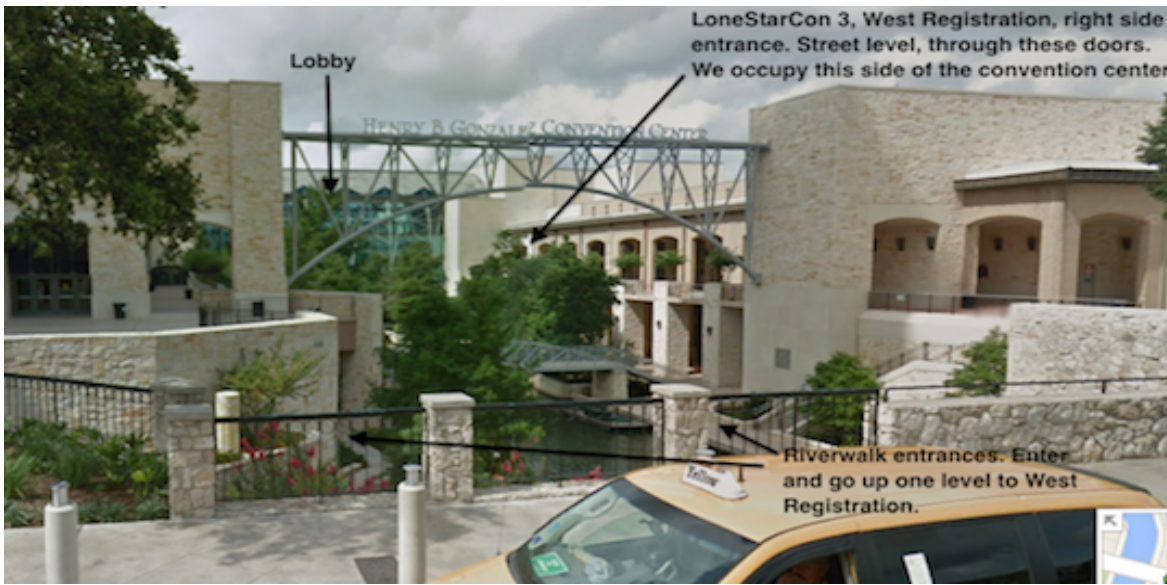

Getting around LoneStarCon 3!

Facing the convention center, with your back to the Marriott Riverwalk, you want to enter on the right side of the convention center.

*Notice the yellow cab

Convention center entrance on the left, entrance to the Marriott Riverwalk on the right.

*Same yellow cab as in photo above on left.

After passing through the Marriott Riverwalk, you exit and cross the street to reach the Marriott Rivercenter.

Each photo above has exits (stairs) to the Riverwalk level if you prefer that route. There are entrances to both hotels and the convention center from that walking path.