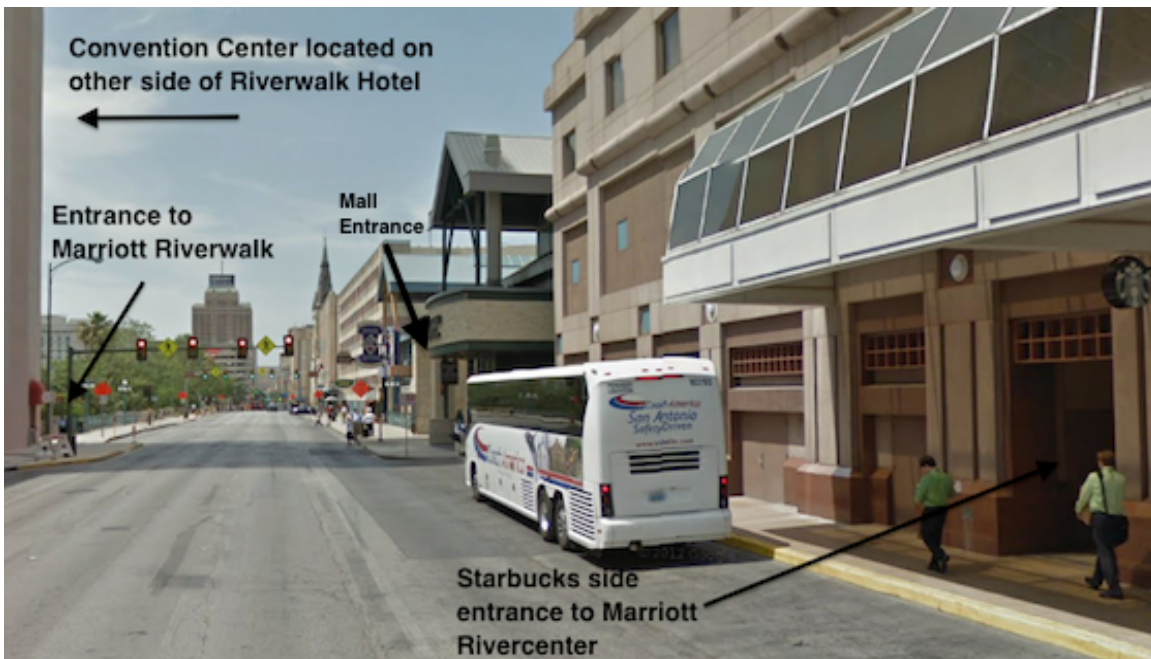

Getting around LoneStarCon 3!

Facing the convention center, with your back to the Marriott Riverwalk, you want to enter on the right side of the convention center.

*Notice the yellow cab

Convention center entrance on the left, entrance to the Marriott Riverwalk on the right.

*Same yellow cab as in photo above on left.

After passing through the Marriott Riverwalk, you exit and cross the street to reach the Marriott Rivercenter.

Each photo above has exits (stairs) to the Riverwalk level if you prefer that route. There are entrances to both hotels and the convention center from that walking path.