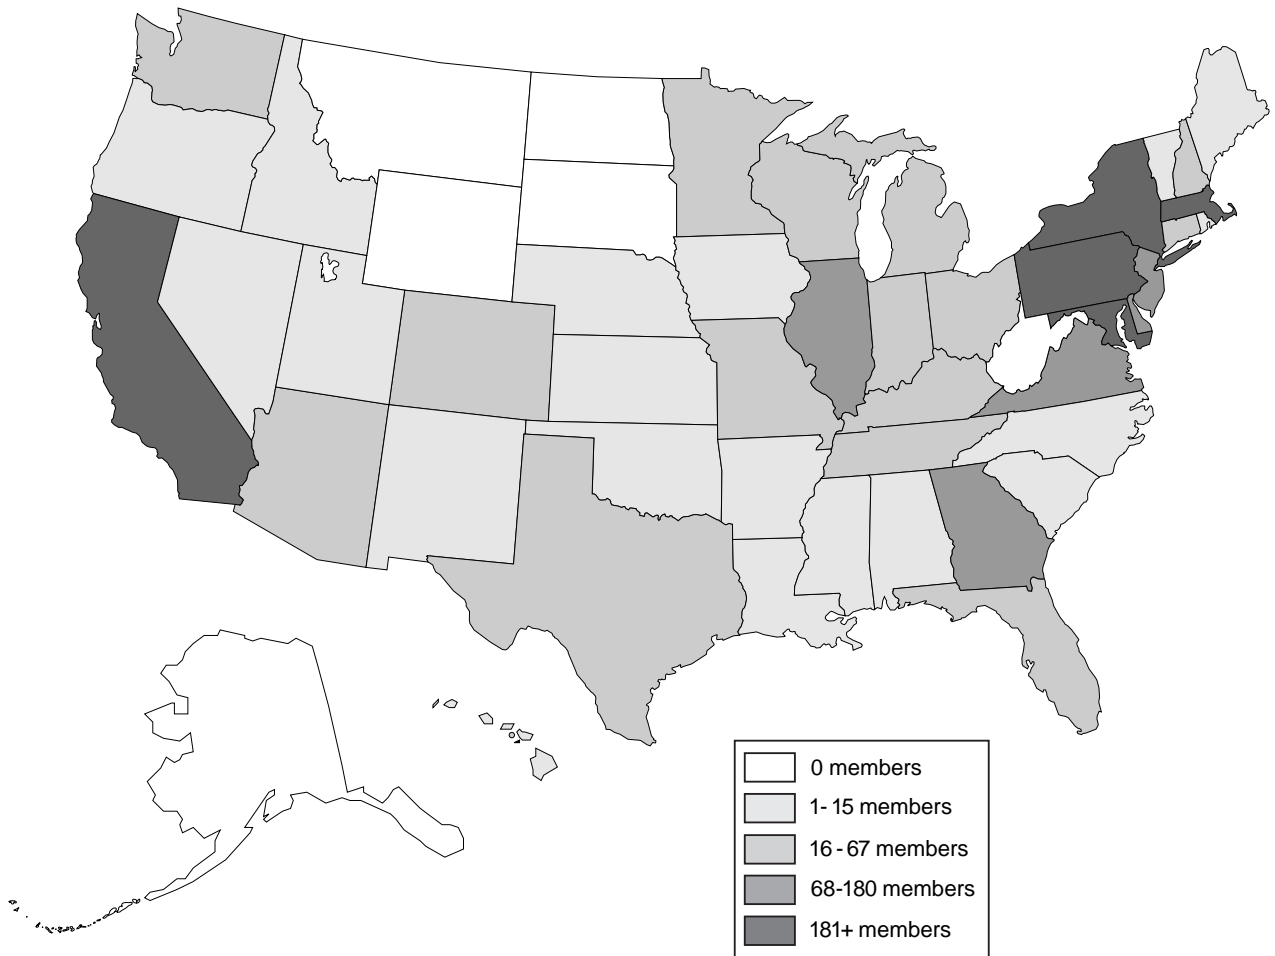

Membership Map

North America

Canada

- 1 Alberta
- 9 British Columbia
- 9 Manitoba
- 43 Ontario
- 2 Quebec
- 1 Saskatchewan

United States

- 3 US Army (APO)
- 13 Alabama
- 22 Arizona
- 1 Arkansas
- 245 California
- 32 Colorado
- 37 Connecticut
- 20 Delaware
- 16 District of Columbia

United States

- 69 (continued) Florida
- 42 Georgia
- 2 Hawaii
- 6 Iowa
- 1 Idaho
- 100 Illinois
- 22 Indiana
- 6 Kansas
- 31 Kentucky
- 15 Louisiana
- 5 Maine
- 235 Maryland
- 215 Massachusetts
- 46 Michigan
- 23 Minnesota
- 9 Mississippi
- 17 Missouri
- 15 North Carolina
- 6 Nebraska

United States

- 2 (continued) Nevada
- 22 New Hampshire
- 113 New Jersey
- 11 New Mexico
- 208 New York
- 57 Ohio
- 6 Oklahoma
- 14 Oregon
- 253 Pennsylvania
- 1 Puerto Rico
- 7 Rhode Island
- 8 South Carolina
- 32 Tennessee
- 61 Texas
- 1 Utah
- 2 Vermont
- 138 Virginia
- 53 Washington
- 25 Wisconsin

Europe

- 1 Belgium
- 1 Finland
- 5 Germany
- 5 Ireland
- 6 Netherlands
- 5 Norway
- 1 Spain
- 3 Sweden

United Kingdom

- 60 England
- 1 Scotland

Asia

- 9 Japan
- 2 Qatar
- 2 Russia

Australia

- 9 Australia

Total 2443